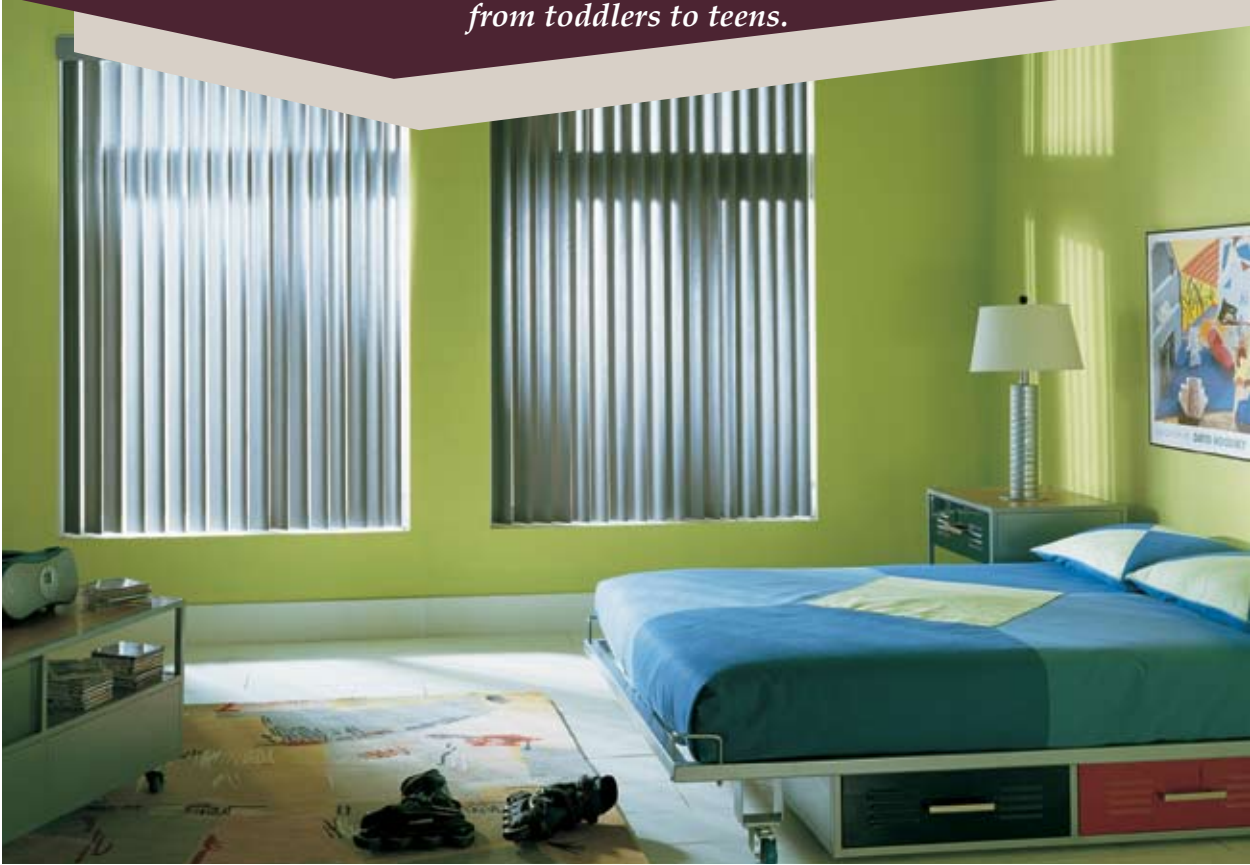

LouverDrape revolutionized the window coverings industry when they developed the world's first vertical blind in 1947 and the LouverDrape name is still synonymous with high quality vertical blinds and product innovation. Lafayette Interior Fashions has been manufacturing superior quality custom window coverings for over 50 years and continues to blend the latest technology with quality workmanship.

Enjoy your own amazing discoveries when beauty and function come together in just your style.

Discoveries

S-shaped louvers add a little curve for the soft look of a drapery with the functionality of vertical blinds.

Optional Autowand gives you one-control convenience. A twist of the wand lets you rotate your louvers to direct the light just where you like.

Backstacker

Traditional

Vertical blinds are naturally dustless and easy to clean vinyl makes them perfect for kids rooms from toddlers to teens.

Discoveries Verticals by Lafayette feature LouverDrape headrails which rotate a full 360 degrees for maximum light control and privacy.

Touchglide™ with Backstacker™ Headrail System

The exclusive Touchglide™ with Backstacker™ headrail system offers extremely easy operation and allows the vane group (stack) to remain stationary at the side of the window to maintain a neat appearance and to reduce the swaying of vanes both during and after traversing.