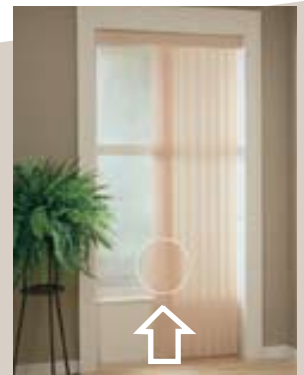

Enjoy your own amazing discoveries when beauty and function come together in just your style.

Discoveries

S-shaped louvers add a little curve for the soft look of a drapery with the functionality of vertical blinds.

Optional Autowand gives you one-control convenience. A twist of the wand lets you rotate your louvers to direct the light just where you like.

Backstacker

Traditional

Vertical blinds are naturally dustless and easy to clean vinyl makes them perfect for kids rooms from toddlers to teens.